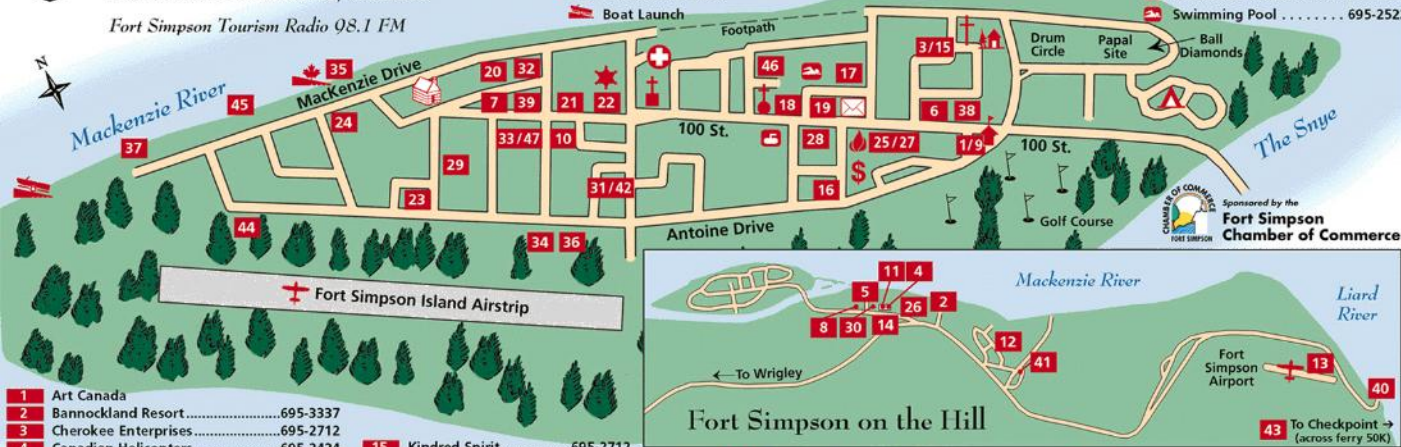

Fort Simpson

Northwest Territories, Canada

Fort Simpson Tourism Radio 98.1 FM

- Visitor Info Center 695-3182
- Territorial Campground . . . 695-3182
- Heritage Park 695-2176
- Albert Failla Cabin 695-2176
- Government Dock
- Boat Launch
- Roman Catholic Church . . . 695-2316
- Anglican Church 695-2221
- Penecostal Church 695-2410
- Post Office 695-3270
- Hospital 695-3232
- RCMP 695-3111
- Firehall 695-2222
- CIBC Bank 695-2284
- Recreation Centre 695-3300
- Swimming Pool 695-2522

- 1** Art Canada
- 2** Bannockland Resort 695-3337
- 3** Cherokee Enterprises 695-2712
- 4** Canadian Helicopters 695-2424
- 5** Cooper Barging Services 695-3720
- 6** Deh Cho Drum 695-3786
- 7** Deh Cho Hardware 695-2320
- 8** Enbridge Pipelines (NW) 695-3159
- 9** Fort Simpson Chamber of Commerce 695-3555
- 10** Fort Simpson Liquor Store 695-2456
- 11** Fort Simpson Historical Society 695-2176
- 12** Great Slave Helicopters 695-2326
- 13** H R Thomson Consultants Ltd. 695-3107
- 14** K & J Enterprises 695-7433
- 15** K & K Expediting 695-2276

- 38** Robert Stewart, CA, CMC 873-5595
- 39** Sub-Arctic Lounge 695-2301
- 40** TJ Grocery 695-2530
- 41** Transportation (Liard Ferry) 695-3424
- 42** Truax Office Services 695-3603
- 43** True North Communications 695-2208
- 44** W & L Emporium - Checkpoint 695-2953
- 45** Wolverine Air 695-2263
- 46** Wolverine Air Float Base 695-2263
- 47** Wesley Knives 695-2736
- 48** Xah Ndah 695-3066